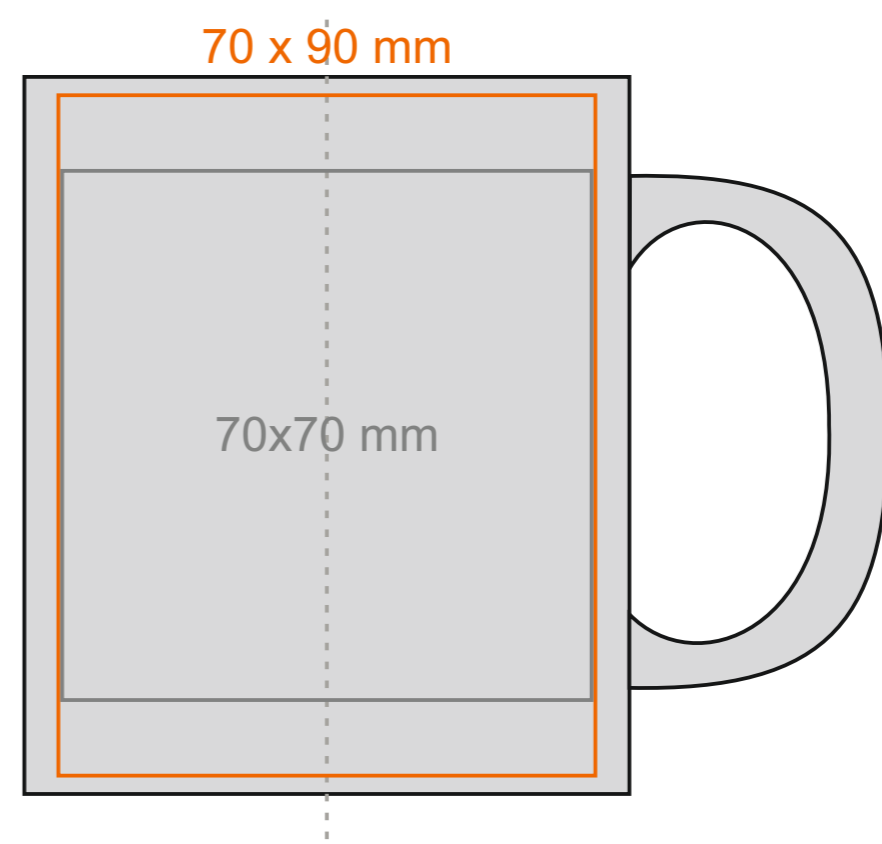

M_058 Snow Queen

300 ml / h: 96 mm / Ø 80 mm

- Imprint on the handle - 50 x 10 mm
- Imprint on the inside - 40 x 20 mm
- Imprint on the bottom inside - Ø 30 mm
- Imprint on the bottom outside - Ø 55 mm

*In the case of projects for transfer print running outside of the standard print area, please contact our sales department.