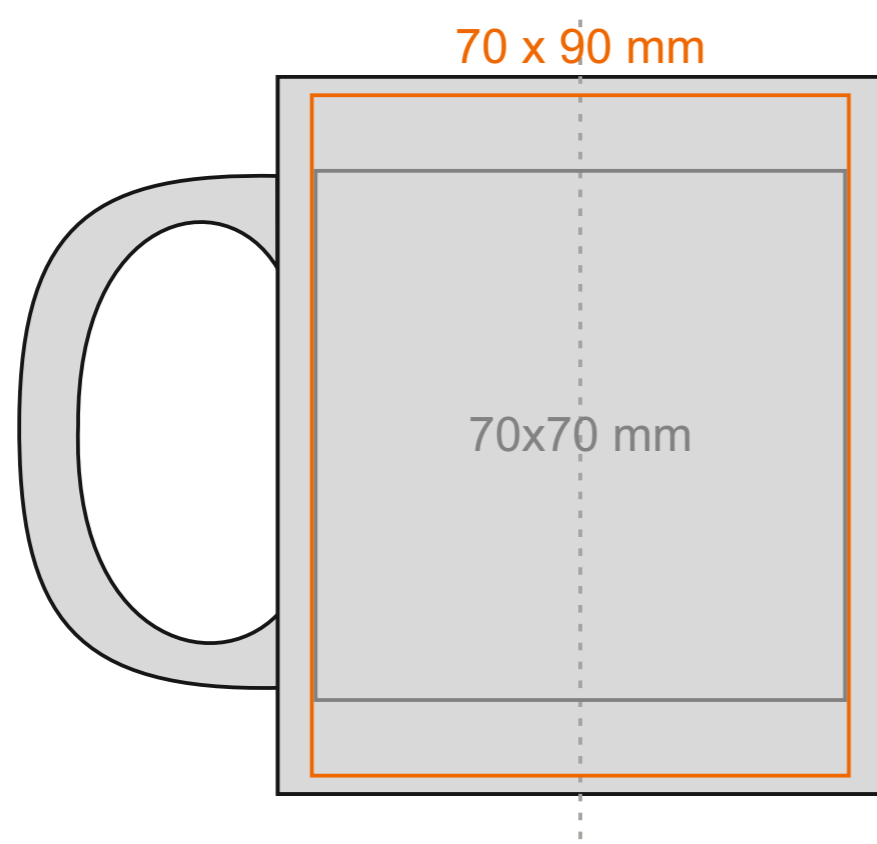

M_058 Snow Queen

300 ml / h: 96 mm / Ø 80 mm

- Imprint on the handle - 50 x 10 mm
- Imprint on the inside - 40 x 20 mm
- Imprint on the bottom inside - Ø 30 mm
- Imprint on the bottom outside - Ø 55 mm

*In the case of projects for transfer print running outside of the standard print area, please contact our sales department.