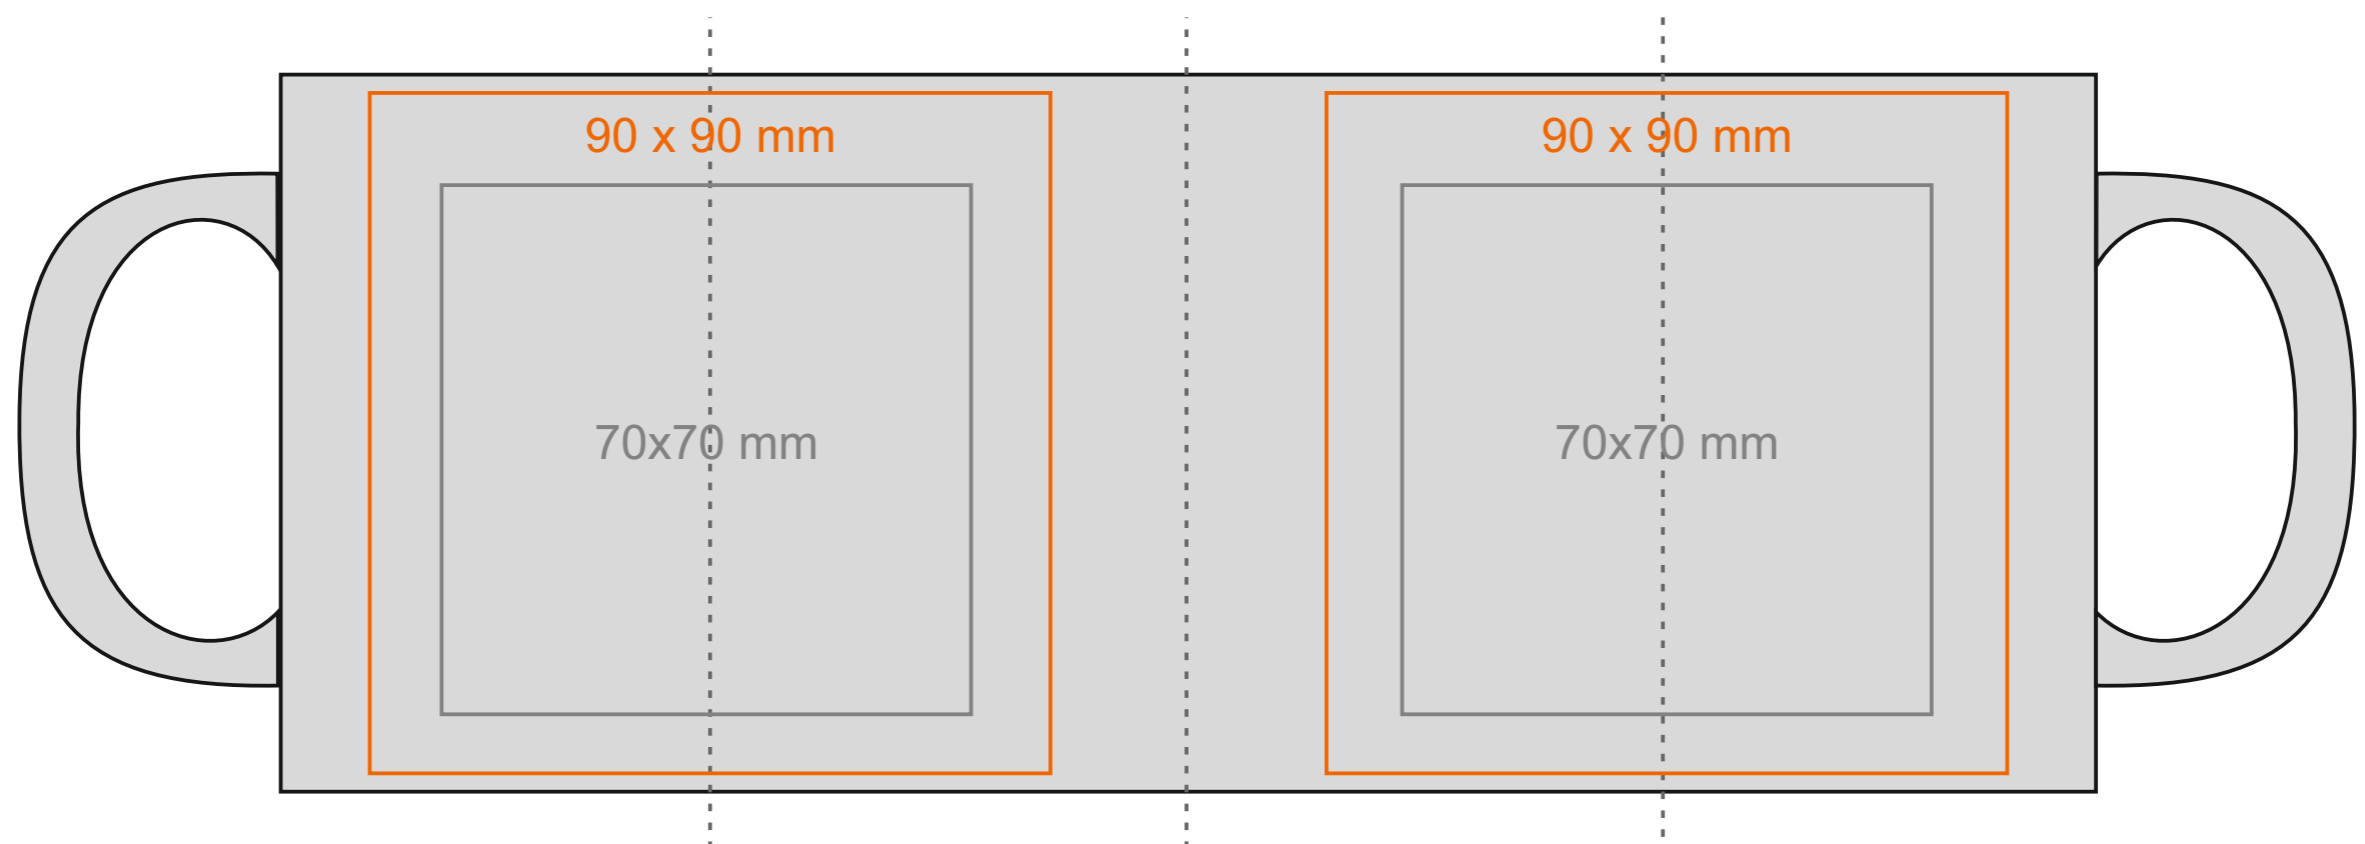

M_058 Snow Queen

300 ml / h: 96 mm / Ø 80 mm

- Imprint on the handle - 50 x 10 mm
- Imprint on the inside - 40 x 20 mm
- Imprint on the bottom inside - Ø 30 mm
- Imprint on the bottom outside - Ø 55 mm

*In the case of projects for transfer print running outside of the standard print area, please contact our sales department.

[How to prepare print material](#)

meaning

- Transfer Print
- Sensitive Touch
- Direct Print