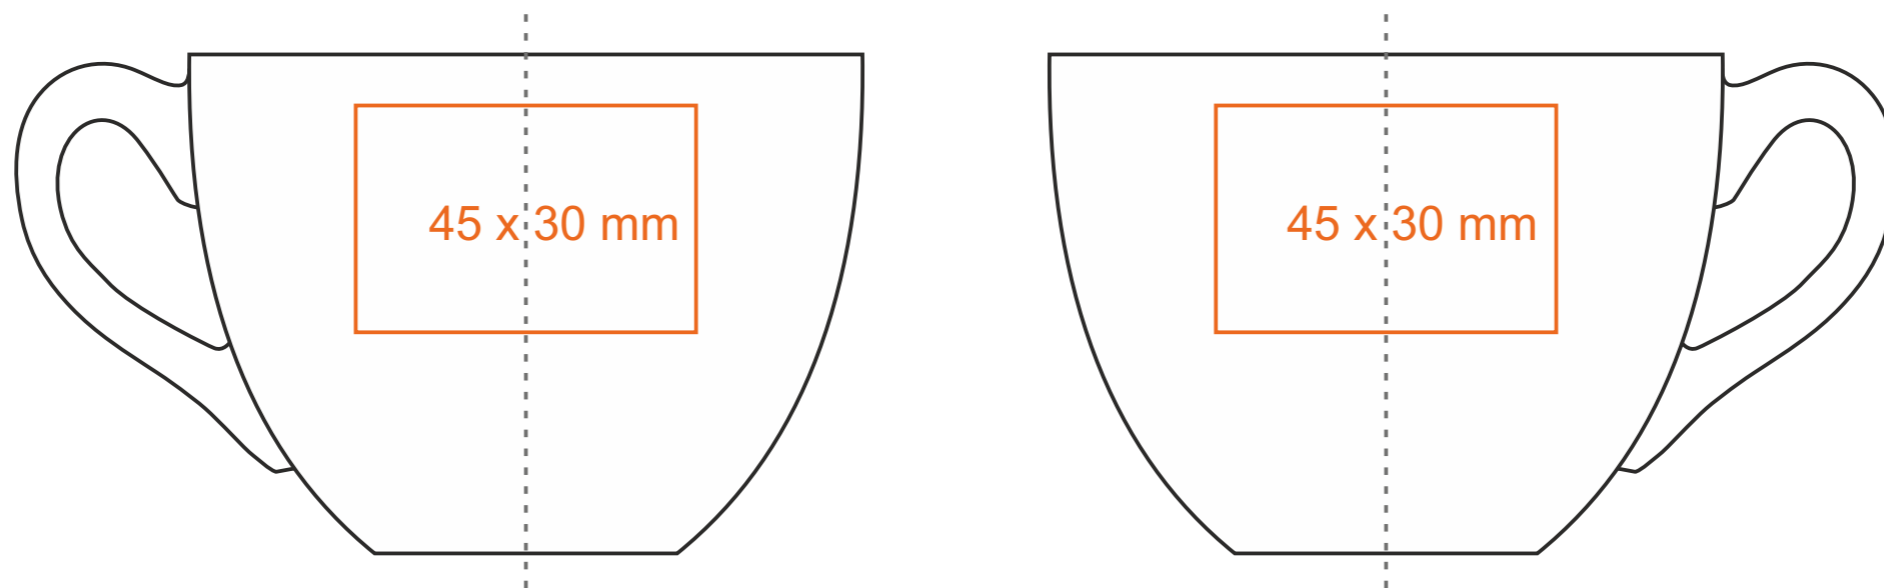

# C/217 Diana

180 ml / h: 66 mm / Ø 89 mm

saucer Ø 160 mm

Imprint on the handle  
 Imprint on the inside  
 Imprint on the bottom inside  
 Imprint on the bottom outside

- 30 x 8 mm
- 40 x 15 mm
- Ø 20 mm
- Ø 20 mm